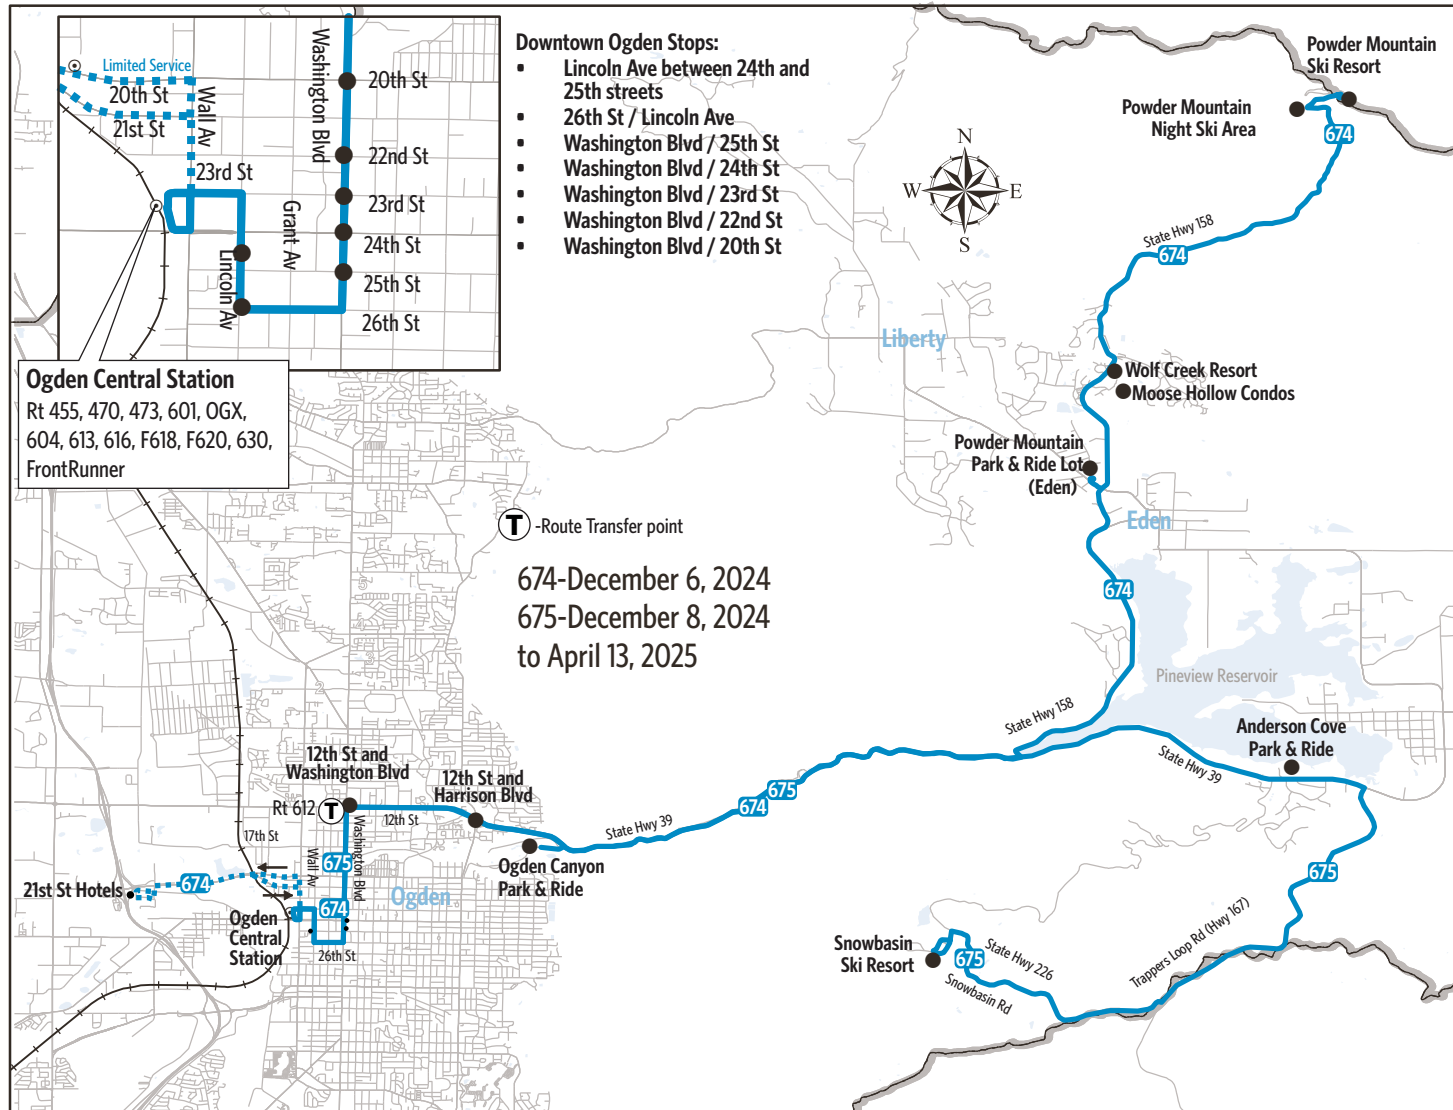

# Ogden Ski Service

## Route 674 to Powder Mountain Resort    Route 675 to Snowbasin Resort

For Information Call 801-RIDE-UTA (801-743-3882)  
outside Salt Lake County 888-RIDE-UTA (888-743-3882)  
www.rideuta.com

### HOW TO USE THIS SCHEDULE

Determine your timepoint based on when you want to leave or when you want to arrive. Read across for your destination and down for your time and direction of travel. A route map is provided to help you relate to the timepoints shown. Weekday, Saturday & Sunday schedules differ from one another.

## To Ogden Station

DESTINATION TIMEPOINTS											
Snowbasin Ski Resort	Ogden Canyon Park & Ride	12th St & Washington Blvd	23rd St & Washington Blvd	25th St & Washington Blvd	26th St & Grant Ave (WB)	24th St & Lincoln	Ogden Central				
1240p	115p	120p	126p	128p	129p	132p	135p				
140	215	220	226	228	229	232	235				
240	315	320	326	328	329	332	335				
330	405	410	416	418	419	422	425				
415	450	455	501	503	504	507	510				
445	520	525	531	533	534	537	540				
515	550	555	601	603	604	607	610				