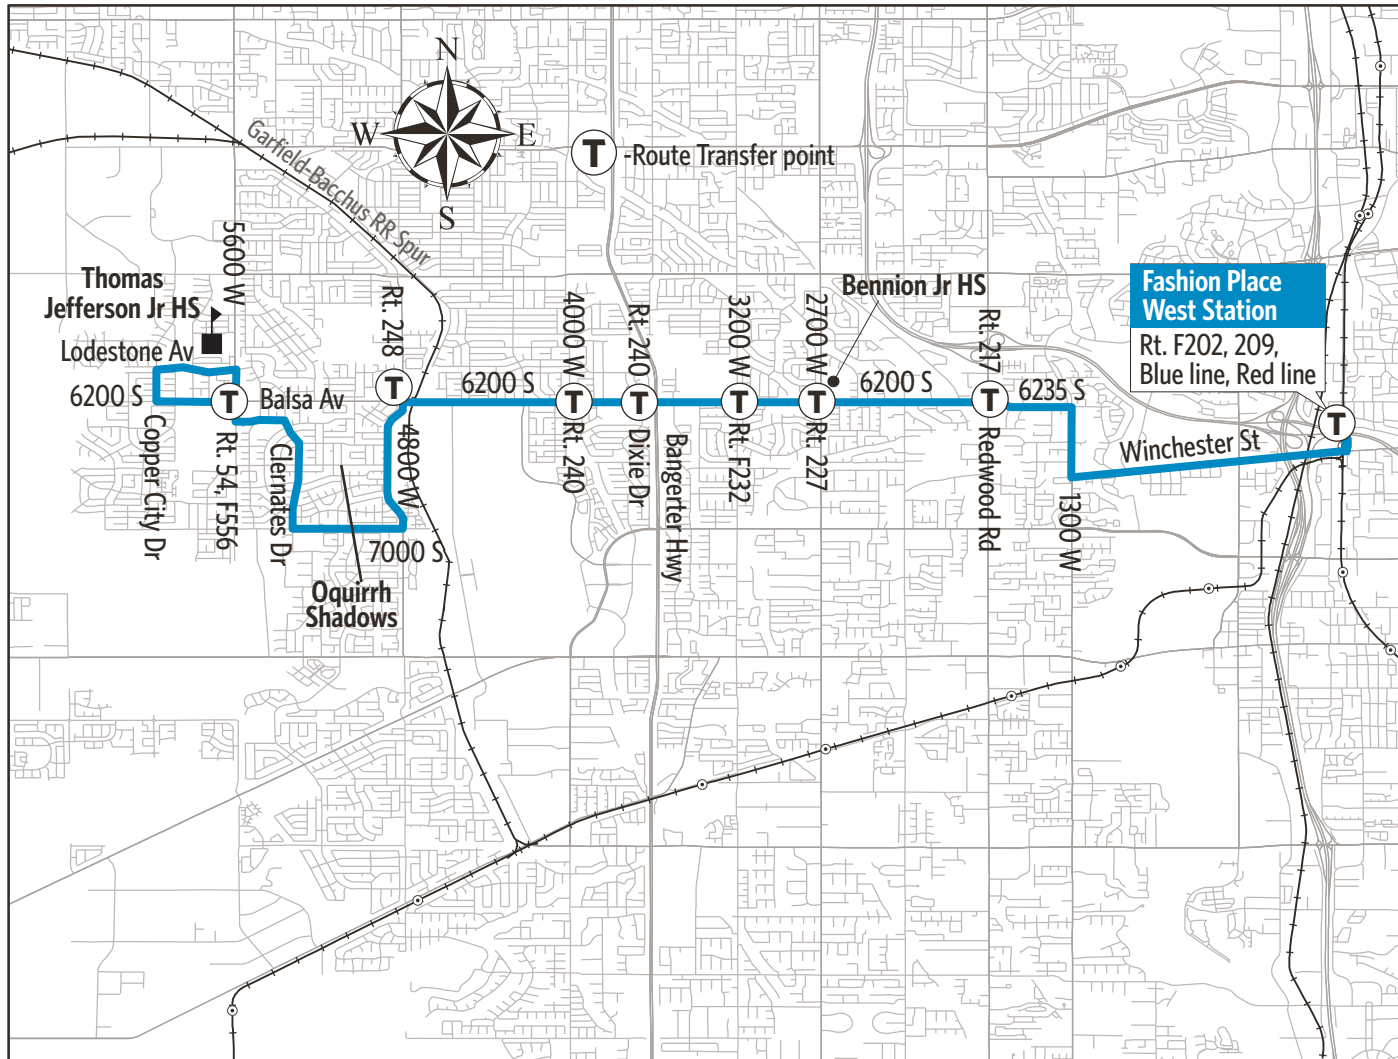

Route 62 - 6200 South

For Information Call 801-RIDE-UTA (801-743-3882)
outside Salt Lake County 888-RIDE-UTA (888-743-3882)
www.rideuta.com

62

6200 South

Fashion Place West Station
Oquirrh Shadows (6200 S & 5600 W)

HOW TO USE THIS SCHEDULE

Determine your timepoint based on when you want to leave or when you want to arrive. Read across for your destination and down for your time and direction of travel. A route map is provided to help you relate to the timepoints shown. Weekday, Saturday & Sunday schedules differ from one another.

To Oquirrh Shadows (6200 S 5600 W)

Fashion Place West Station	6200 S & Redwood Rd	6200 S & 3200 W	6200 S & Cougar Ln	7000 S & Grizzly Way	6200 S & 5600 W (EB)
544a	552a	557a	603a	606a	620a
644	652	657	703	706	720
744	752	757	803	806	820
844	852	857	903	906	920
944	952	957	1003	1006	1020
1044	1052	1057	1103	1106	1120
1144	1152	1157	1203p	1206p	1220p
1244p	1252p	1256p	102	105	119
144	152	156	202	205	219
244	252	256	302	305	319
344	352	358	406	409	424
444	452	458	506	509	524
544	552	558	606	609	624

To Oquirrh Shadows (6200 S 5600 W)

Fashion Place West Station	6200 S & Redwood Rd	6200 S & 3200 W	6200 S & Cougar Ln	7000 S & Grizzly Way	6200 S & 5600 W (EB)
543a	550a	555a	601a	604a	618a
643	650	655	701	704	718
743	750	755	801	804	818
843	850	855	901	904	918
943	950	955	1001	1004	1018
1043	1050	1055	1101	1104	1118
1143	1150	1155	1201p	1204p	1218p
1243p	1250p	1254p	101	104	118
143	150	154	201	204	218
243	250	254	301	304	318
343	350	355	405	408	422
443	450	455	505	508	522
543	550	555	605	608	622
643	650	655	705	708	722
743	750	755	805	808	822
843	850	855	905	908	922