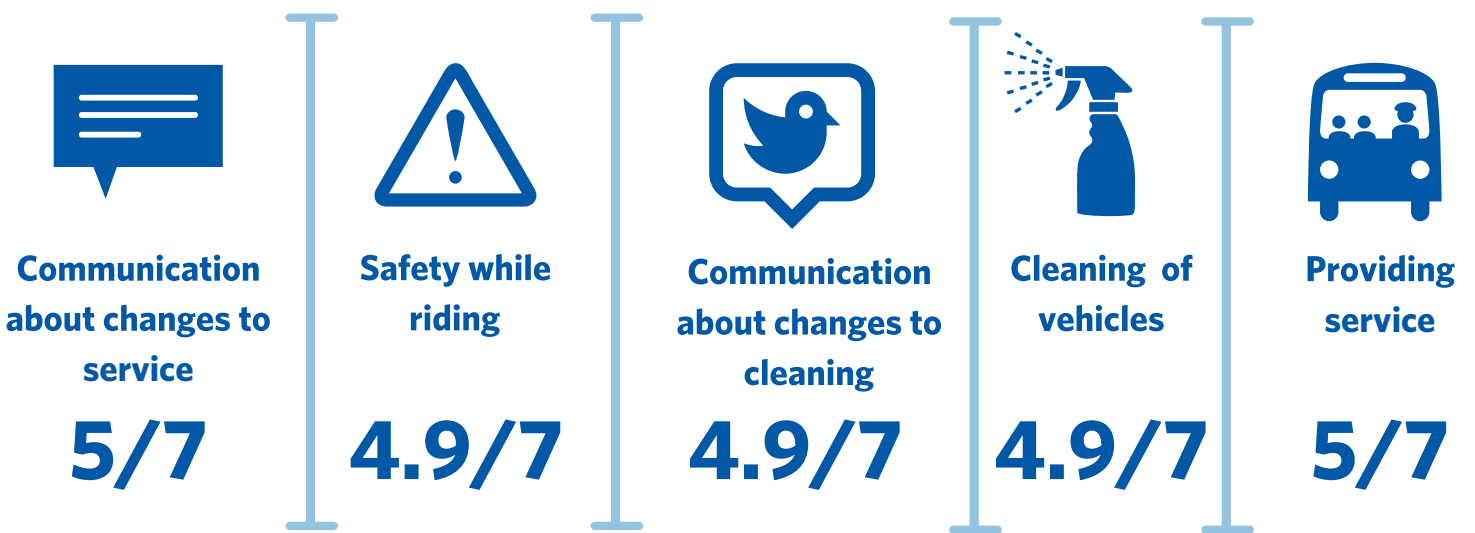

PASS PARTNER COVID SURVEY RESULTS

We received 699 responses from 78 different organizations

Riders' average ratings on UTA's response to COVID-19

When will riders' schedules return to normal?

When they do, will riders return?