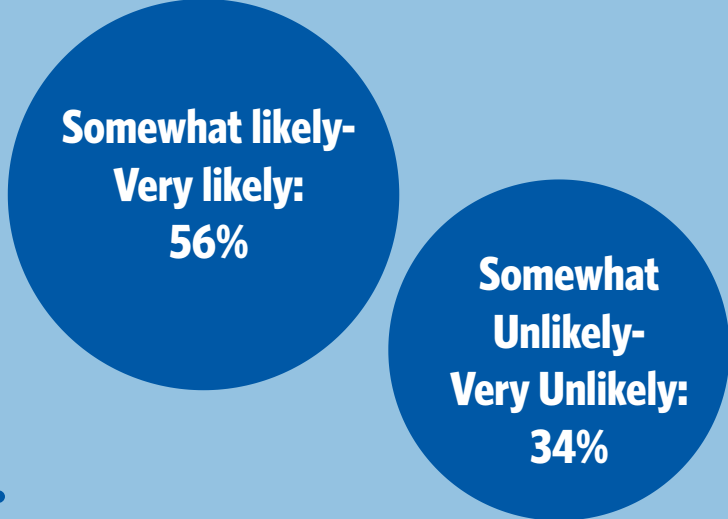

PASS PARTNER COVID SURVEY RESULTS

We received 699 responses from 78 different organizations

Riders' average ratings on UTA's response to COVID-19

When will riders' schedules return to normal?

When they do, will riders return?

Factors that will increase likelihood of riding by number of mentions