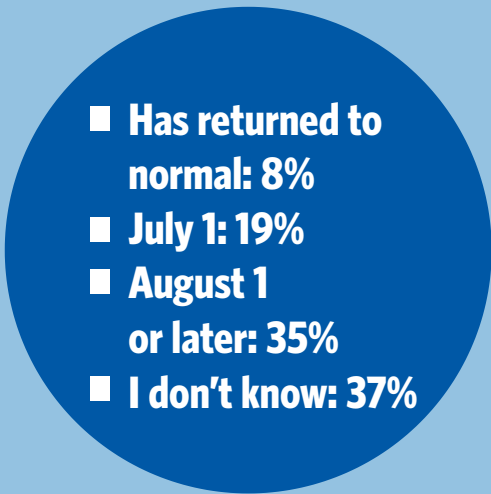

PASS PARTNER COVID SURVEY RESULTS

We received 699 responses from 78 different organizations

Riders' average ratings on UTA's response to COVID-19

When will riders' schedules return to normal?

When they do, will riders return?

Factors that will increase likelihood of riding by number of mentions