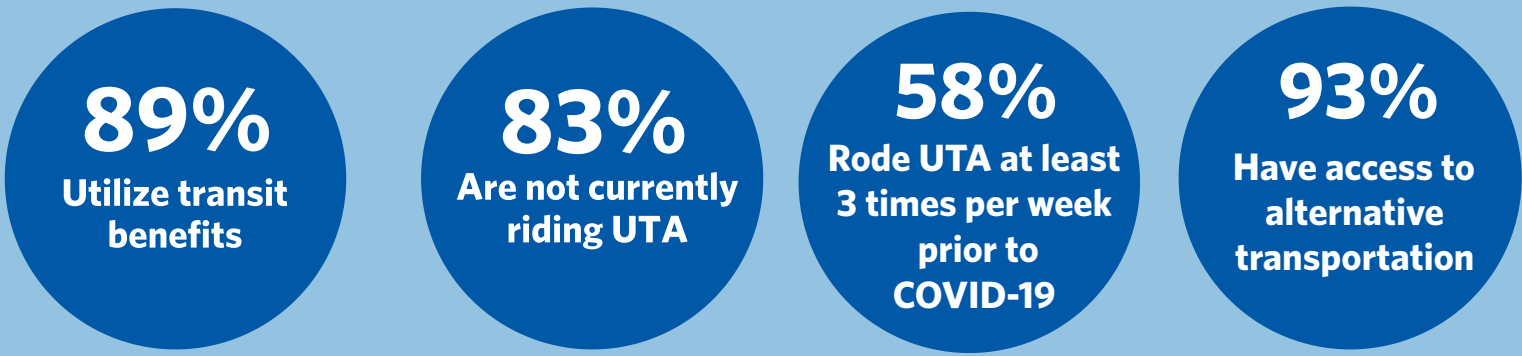

PASS PARTNER COVID SURVEY RESULTS

We received 699 responses from 78 different organizations

Riders' average ratings on UTA's response to COVID-19

When will riders' schedules return to normal?

When they do, will riders return?